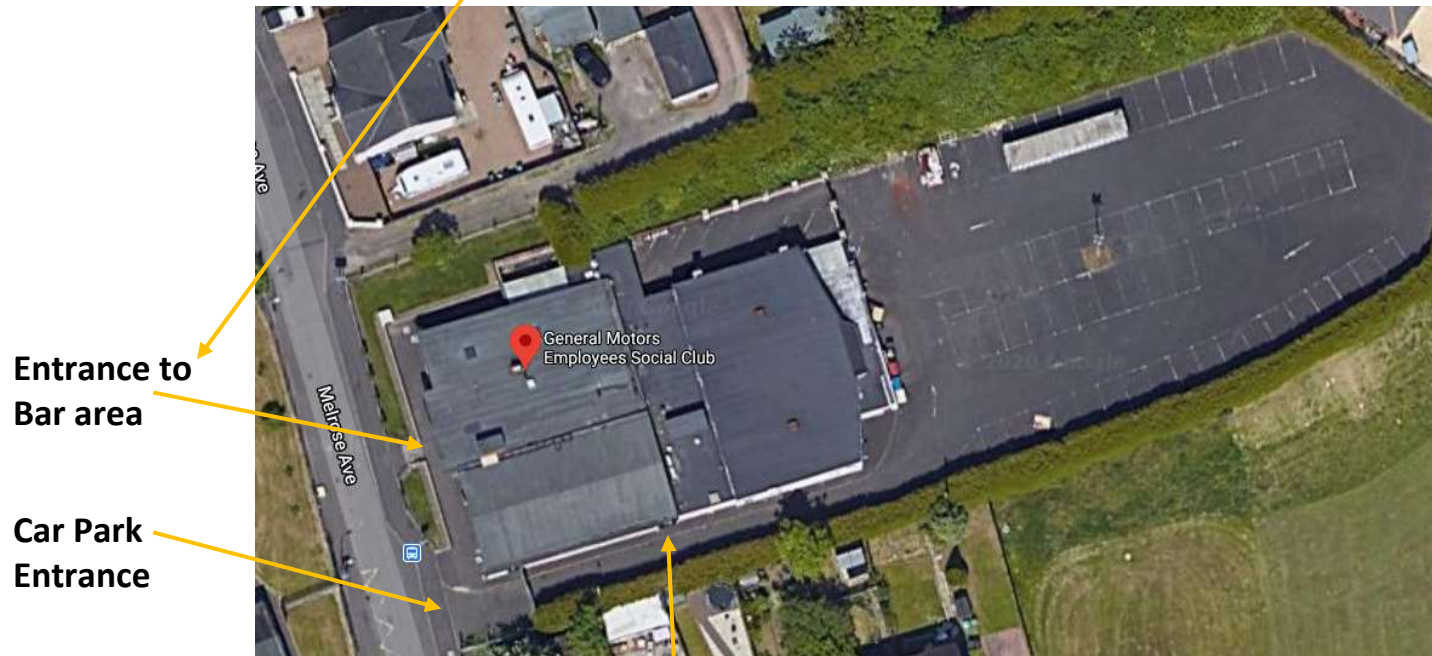

Thursday Night Class – Small Hall

Please enter the main entrance (Entrance to bar area) and line up 2m social distance outside the small hall.

Members will **EXIT** the Dojo here – please wait in line for your children keeping 2m social distance

Parents no long need to wait outside and are able to sit in the bar area have a drink and chat while they wait. We just ask that you follow the GM Club's social distance rules and Scottish Government guidelines